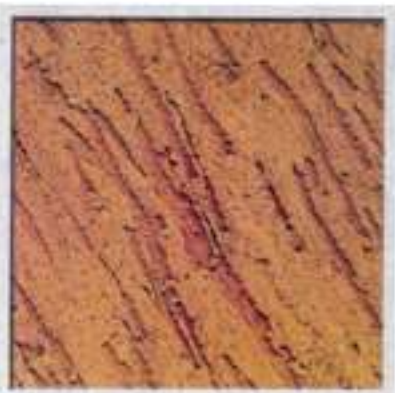

DECOR INTERIOR & EXTERIOR

*Beautiful Effects*

A Paint Of New Era /

**Happilac**

**GRAFFIATTO**  
**AND SANDEX**

*cel* is a ready-mixed, breathable, ultra-tough decorative commercial texture™ GRAFFIATTO® wall surfacing product for exterior walls. Formulated with a super-hard pure acrylic resin, this product is pigment rich and contains crystalline silica. It remains, however, slightly flexible when cured making it extremely resistant to cracking and chipping under the most demanding commercial/hospitality environment. GRAFFIATTO is also permeable and is treated with fungicide, bactericide and algicide to resist mildew growth on the product film. GRAFFIATTO is designed to be texture trowel applied over a prepared surface to provide an unlimited variety of surface profiles and texture effects.