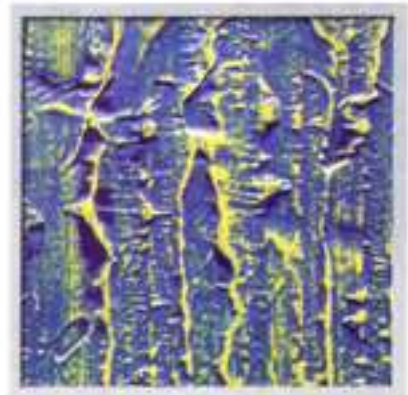

*Classic*  
**ITALIAN TEXTURE**

*H*appilac Italian Texture offers you a range of quality and economic Texture Paints which are formulated with different size aggregates to give fine, medium and course grade texture finishes.