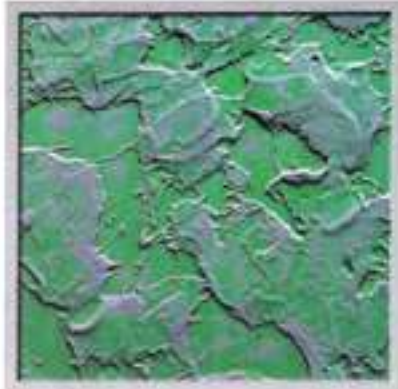

*Classic*  
**ITALIAN TEXTURE**

*H*appilac Italian Texture offers you a range of quality and economic Texture Paints which are formulated with different size aggregates to give fine, medium and course grade texture finishes.