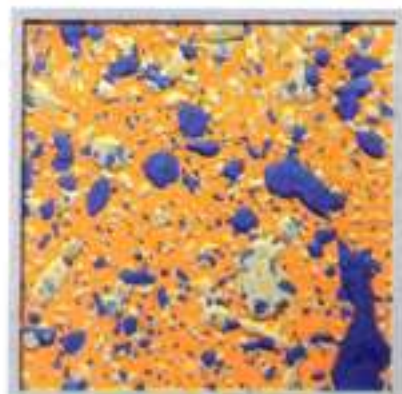

DECOR INTERIOR & EXTERIOR

*Beautiful Effects*

A Paint Of New Era 1

*Classic*  
**Multi Tone**

*H*appilac Multi Tone offers you a range of quality and economic Texture Paints which are formulated with different size aggregates to give fine, medium and coarse grade texture finishes.