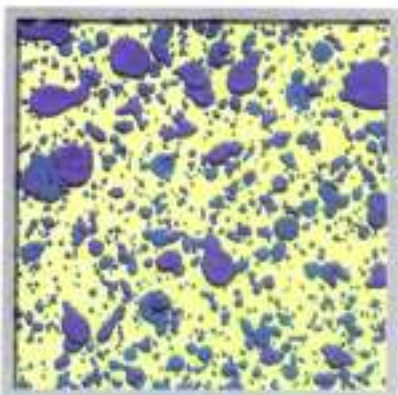

DECOR INTERIOR & EXTERIOR

*Beautiful Effects*

A Paint Of New Era 1

*Classic*  
**Multi Tone**

*H*appilac Multi Tone offers you a range of quality and economic Texture Paints which are formulated with different size aggregates to give fine, medium and coarse grade texture finishes.